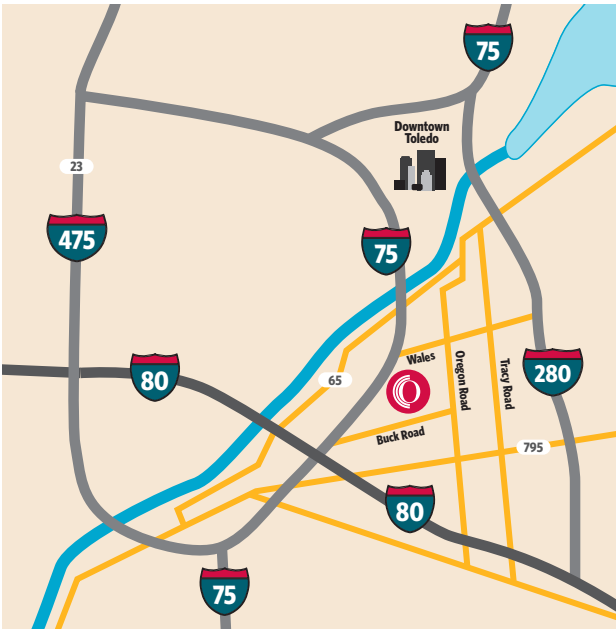

Driving Directions

From southbound I-75:

Take I-75 South to Exit 198-Wales Road. Travel east on Wales Road and turn right onto Oregon Road (first intersection). Drive until reaching Owens Community College. Stay straight at the traffic light at Biniker. Turn right at the 4-way stop and follow signs to Veterans Hall.

From northbound I-75:

Take I-75 North to Exit 198-Wales Road. Travel east on Wales Road and turn right onto Oregon Road (first intersection). Drive until reaching Owens Community College. Stay straight at the traffic light at Biniker. Turn right at the 4-way stop and follow signs to Veterans Hall.

Owens Community College

Toledo-area Campus

30335 Oregon Road
Perrysburg, OH 43551