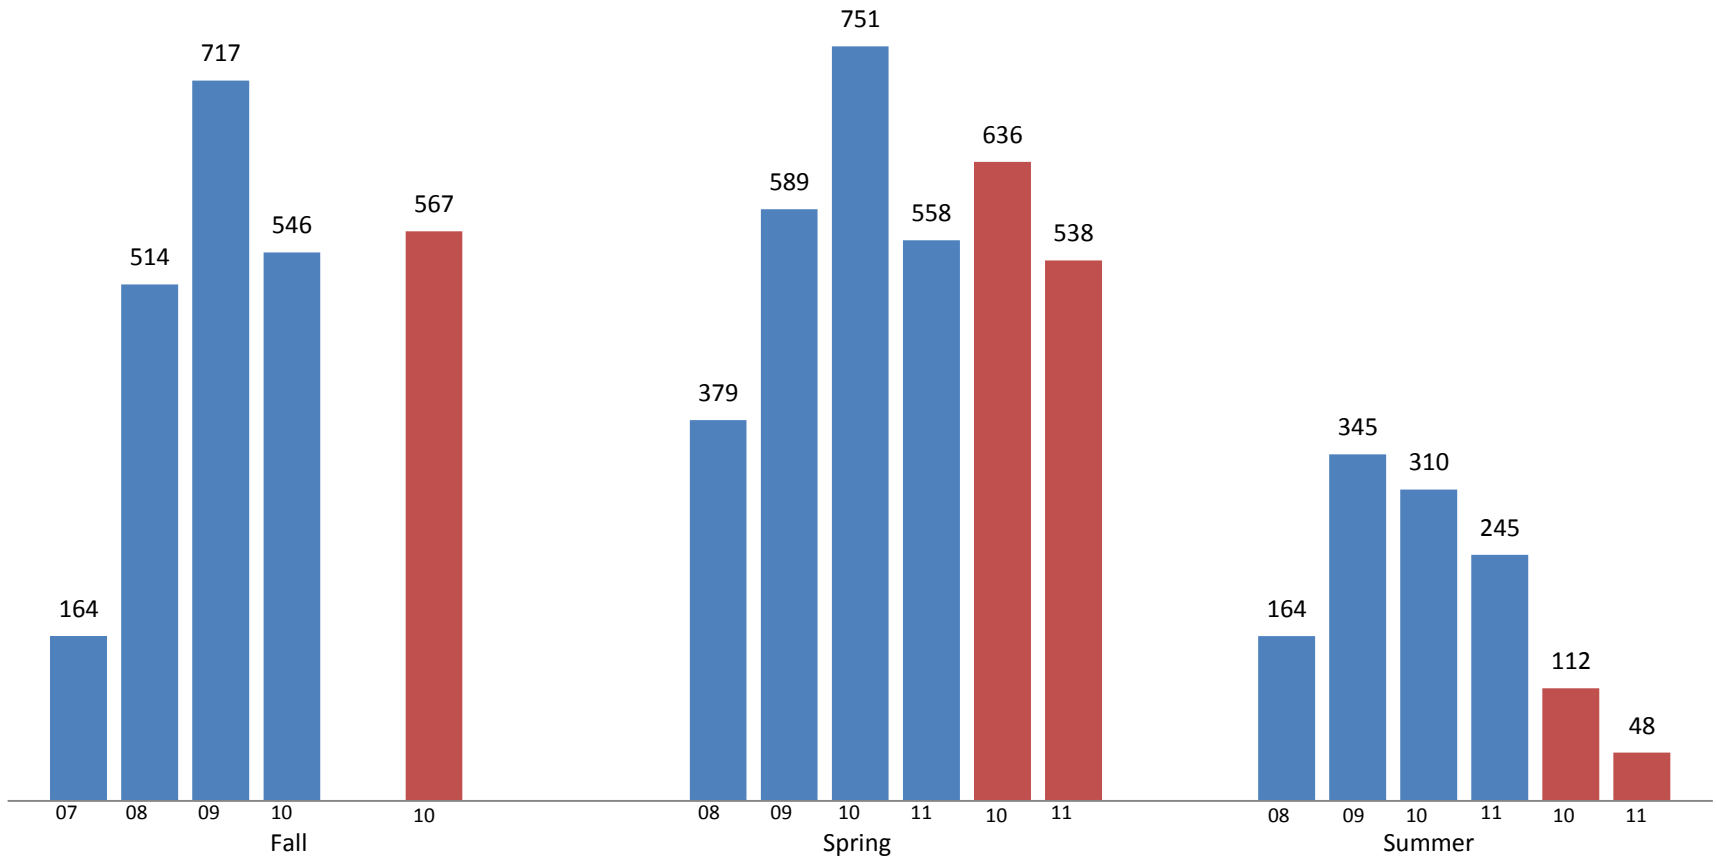

Headcount by Learning Center

Terms Fall 2007- Summer 2011

The Source
Arrowhead Park

Source: Banner Query, End of Term Data
Office of Institutional Research, Sept. 2011