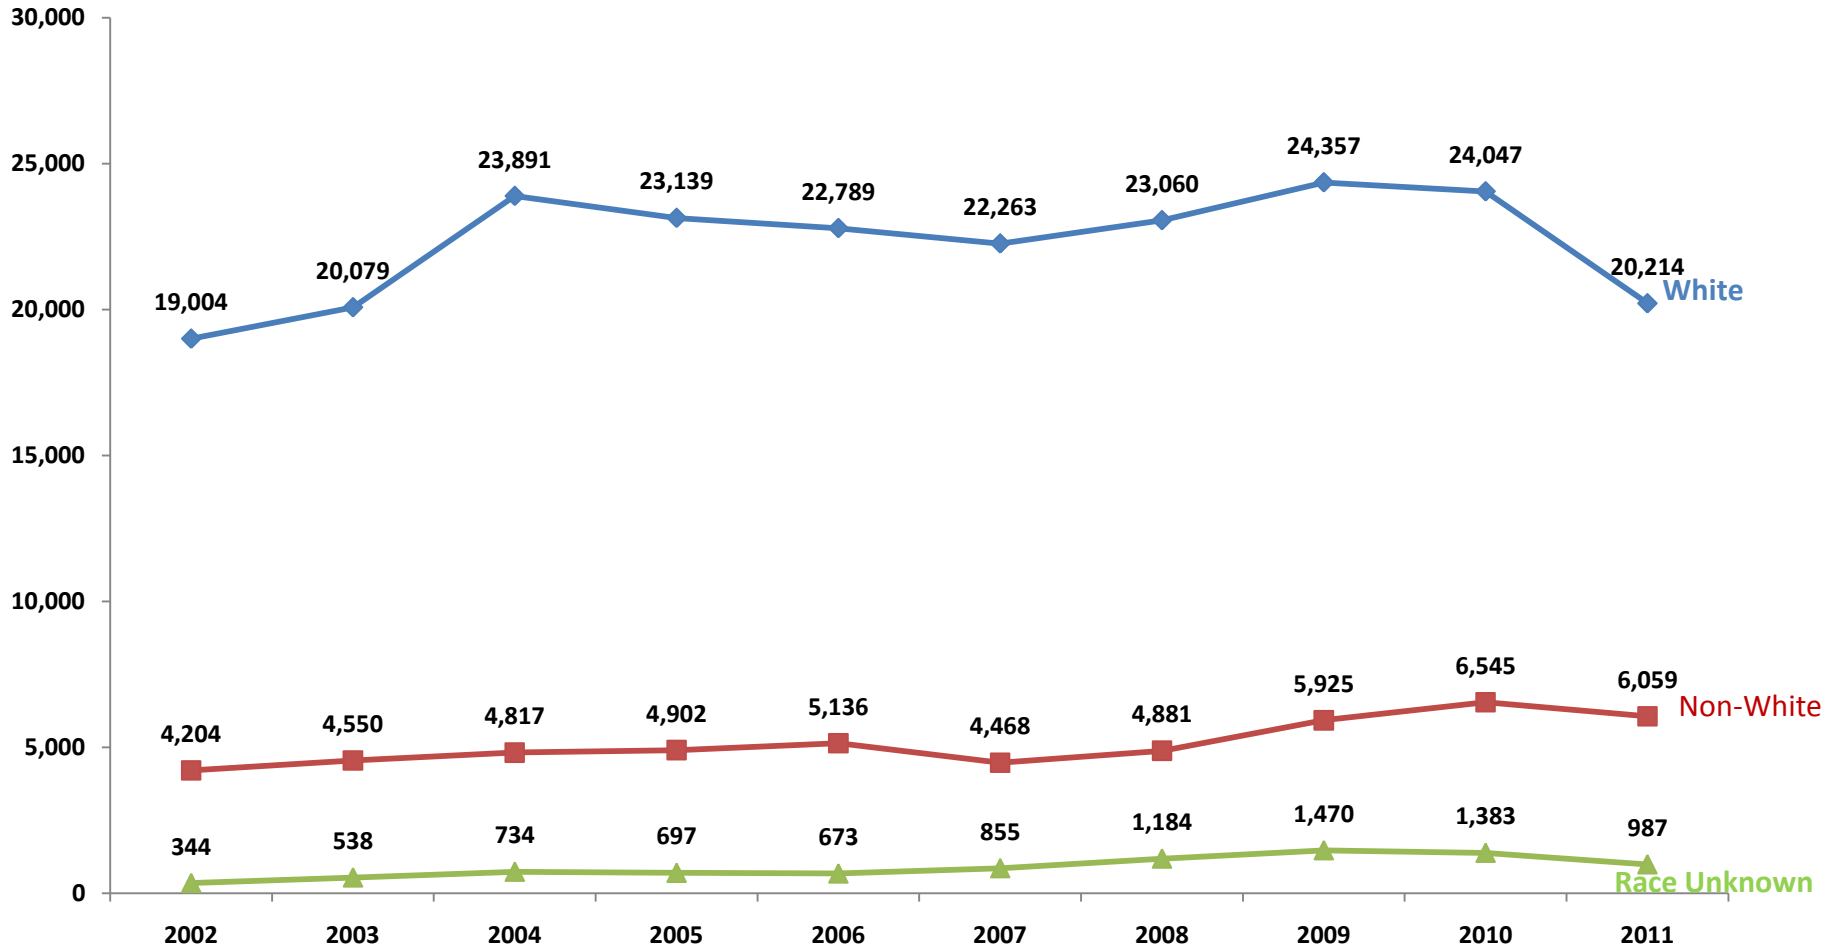

Headcount by Race/Ethnicity

Academic Year

Source: Ohio Board of Regents, HEI Student Enrollment Query
Office of Institutional Research, Sept. 2011