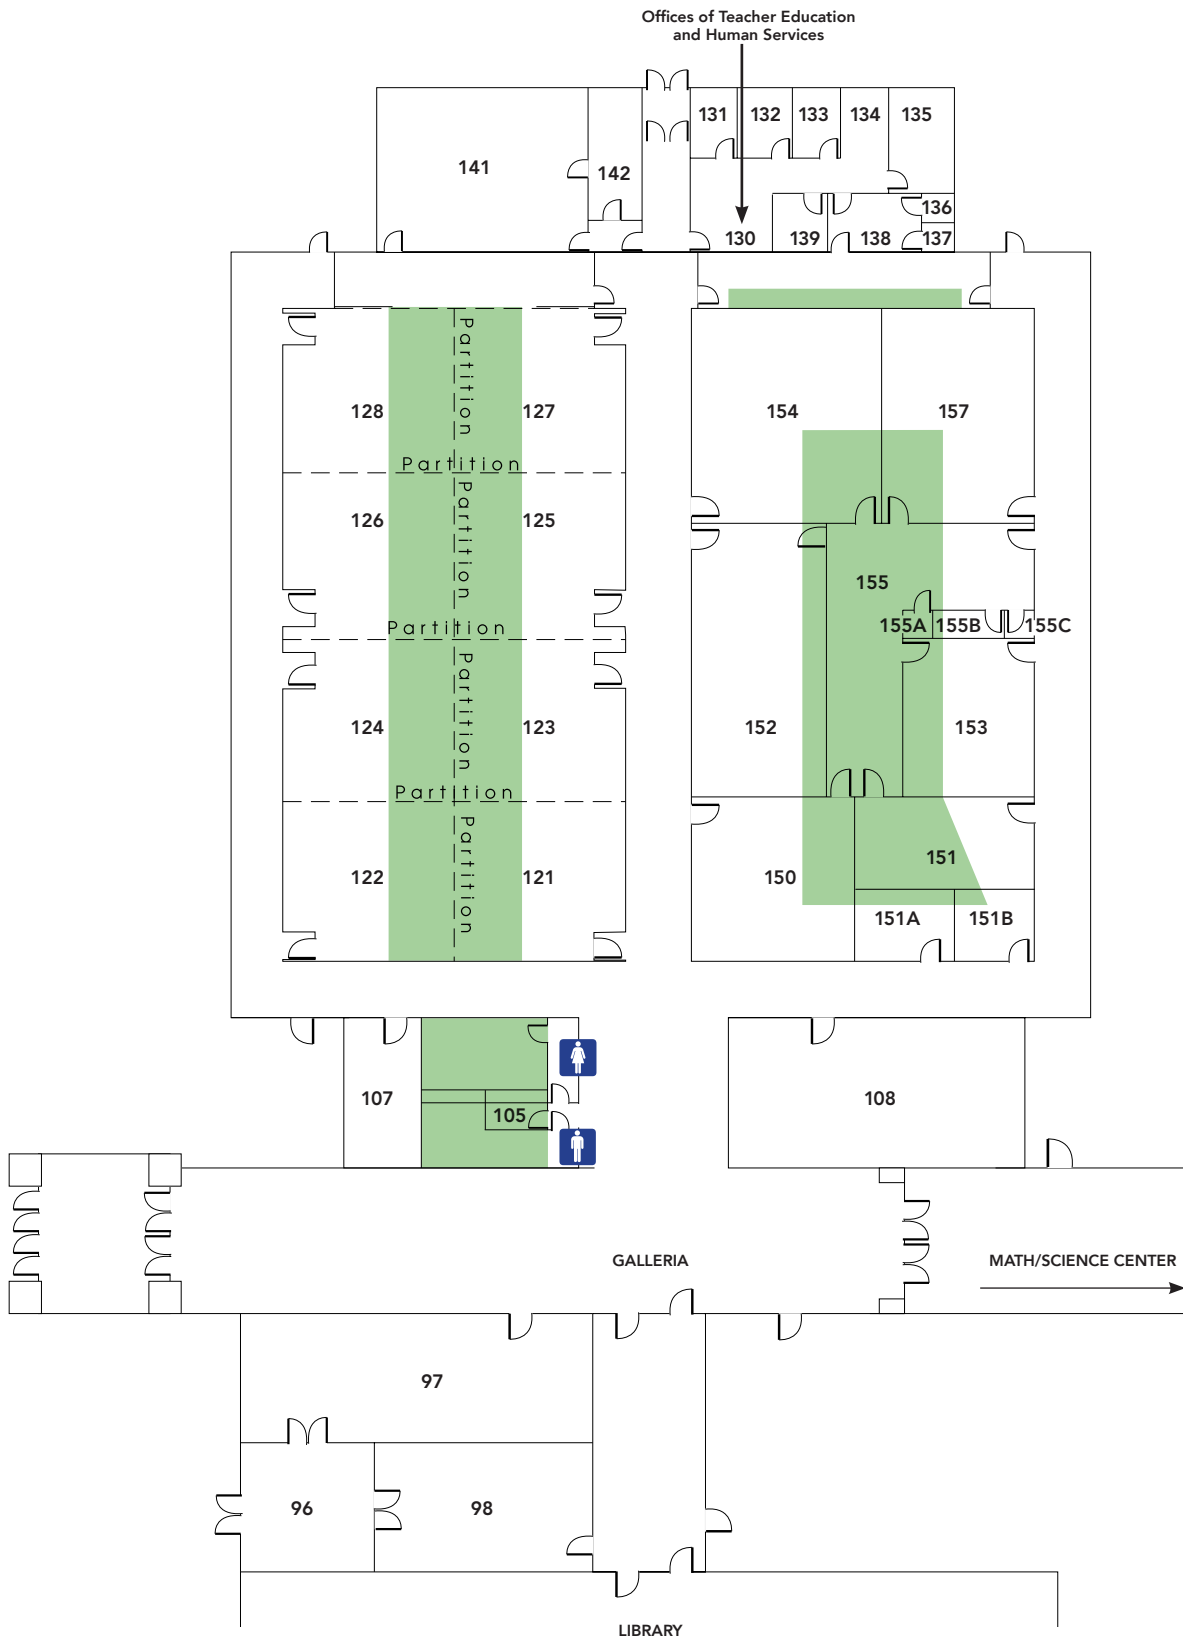

DESIGNATED SHELTER AREAS

These shelter areas will be accessible during Rossford School working hours

Audio/Visual Classroom Center

-  Women's Restroom
-  Men's Restroom