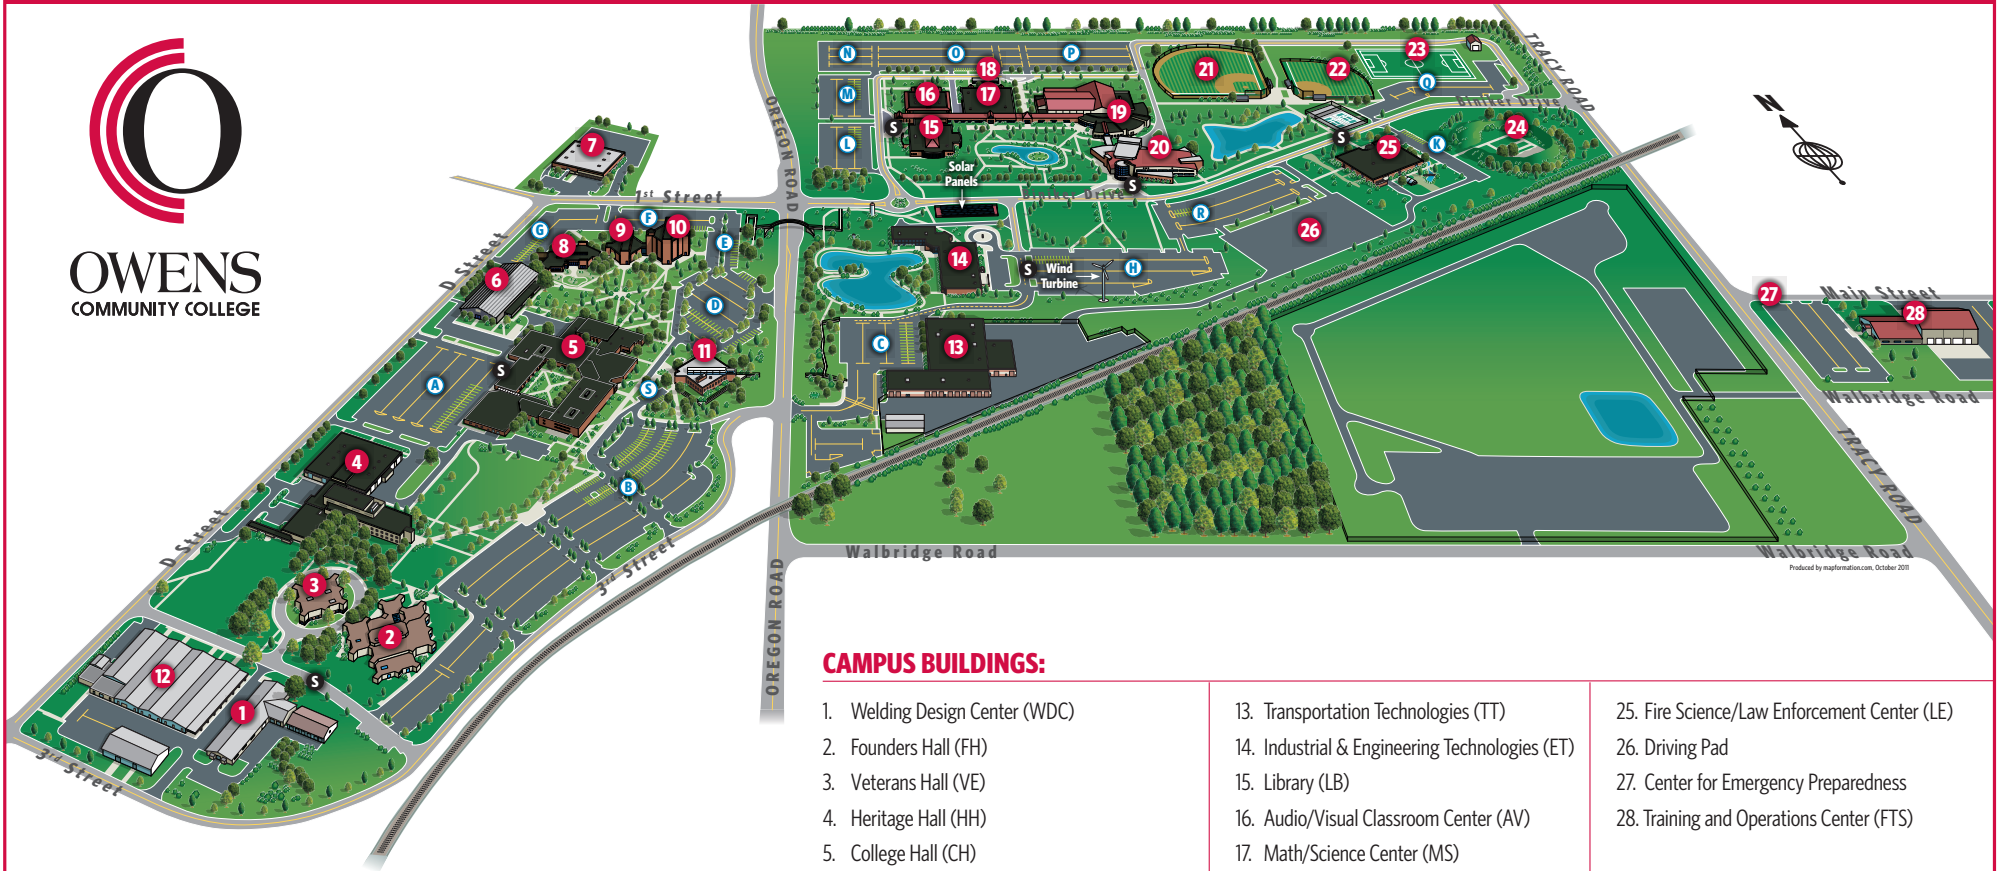

TOLEDO-AREA CAMPUS MAP

OWENS
COMMUNITY COLLEGE

ABOUT OWENS:

The Owens Community College Toledo-area Campus (Interstate-75 at Exit 198) covers more than 280 acres and is located just five minutes from downtown Toledo.

📍 30335 Oregon Road, Perrysburg, OH 43551

📞 (567) 661-7000

🖱️ owens.edu

CAMPUS BUILDINGS:

1. Welding Design Center (WDC) 2. Founders Hall (FH) 3. Veterans Hall (VE) 4. Heritage Hall (HH) 5. College Hall (CH) 6. Alumni Hall (AH) 7. Facility Services 8. Child Development Center (CC) 9. Bicentennial Hall (BH) 10. Health Technologies Hall (HT) 11. Administration Hall (AD) 12. Dana Center (DC)	13. Transportation Technologies (TT) 14. Industrial & Engineering Technologies (ET) 15. Library (LB) 16. Audio/Visual Classroom Center (AV) 17. Math/Science Center (MS) 18. Greenhouse (GH2) 19. Student Health & Activities Center (SH) 20. Center for Fine & Performing Arts (PA) 21. Baseball Field 22. Softball Field 23. Soccer Field 24. Firing Range	25. Fire Science/Law Enforcement Center (LE) 26. Driving Pad 27. Center for Emergency Preparedness 28. Training and Operations Center (FTS)

Ⓐ Parking Lots A-S

Ⓢ Campus Shuttle Bus Stops

Visitors and Students may park in any yellow lined space