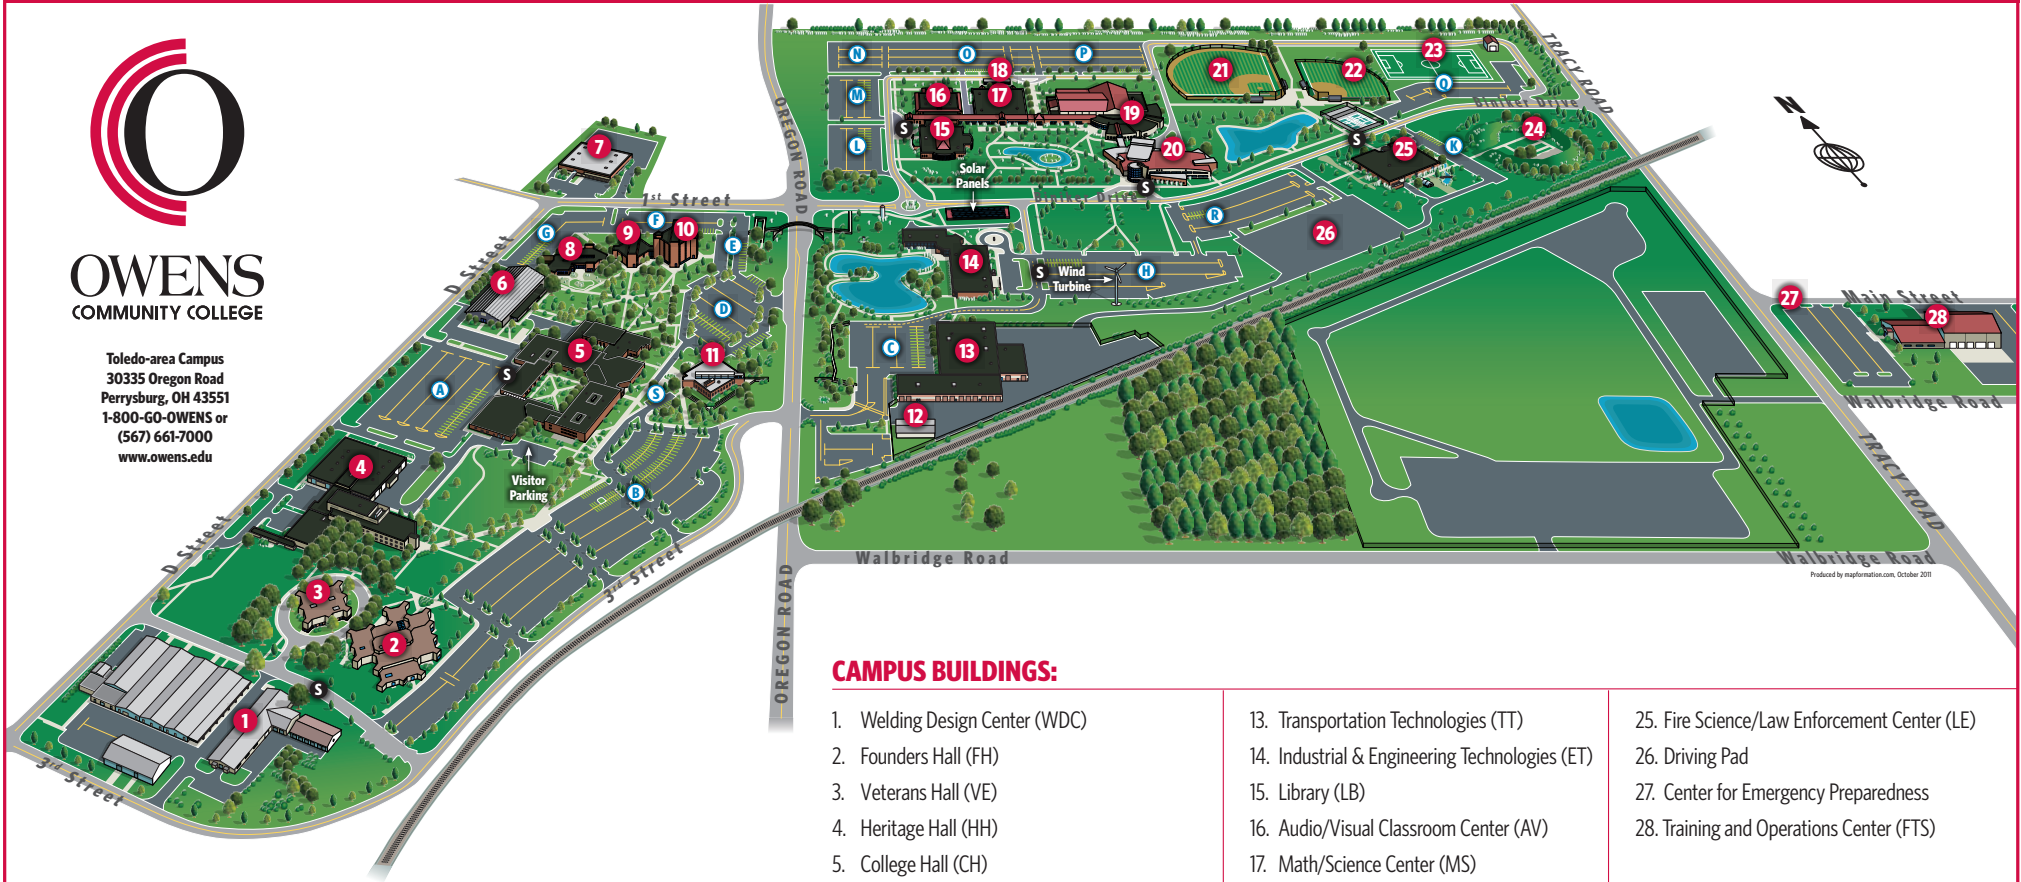

TOLEDO-AREA CAMPUS MAP

OWENS
COMMUNITY COLLEGE

Toledo-area Campus
30335 Oregon Road
Perrysburg, OH 43551
1-800-GO-OWENS or
(567) 661-7000
www.owens.edu

ABOUT OWENS:

The Owens Community College Toledo-area Campus (Interstate-75 at Exit 198) covers more than 280 acres and is located just five minutes from downtown Toledo.

CAMPUS BUILDINGS:

1. Welding Design Center (WDC)	13. Transportation Technologies (TT)	25. Fire Science/Law Enforcement Center (LE)
2. Founders Hall (FH)	14. Industrial & Engineering Technologies (ET)	26. Driving Pad
3. Veterans Hall (VE)	15. Library (LB)	27. Center for Emergency Preparedness
4. Heritage Hall (HH)	16. Audio/Visual Classroom Center (AV)	28. Training and Operations Center (FTS)
5. College Hall (CH)	17. Math/Science Center (MS)	
6. Alumni Hall (Public Safety/Disability Services)	18. Greenhouse (GH2)	
7. Facility Services	19. Student Health & Activities Center (SH)	
8. YMCA Child Development Center (CC)	20. Center for Fine & Performing Arts (PA)	
9. Bicentennial Hall (BH)	21. Baseball Field	
10. Health Technologies Hall (HT)	22. Softball Field	
11. Administration Hall (AD)	23. Soccer Field	
12. Transportation Technologies Annex	24. Firing Range	

A Parking Lots A-S

Faculty Parking

S Campus Shuttle Bus Stops