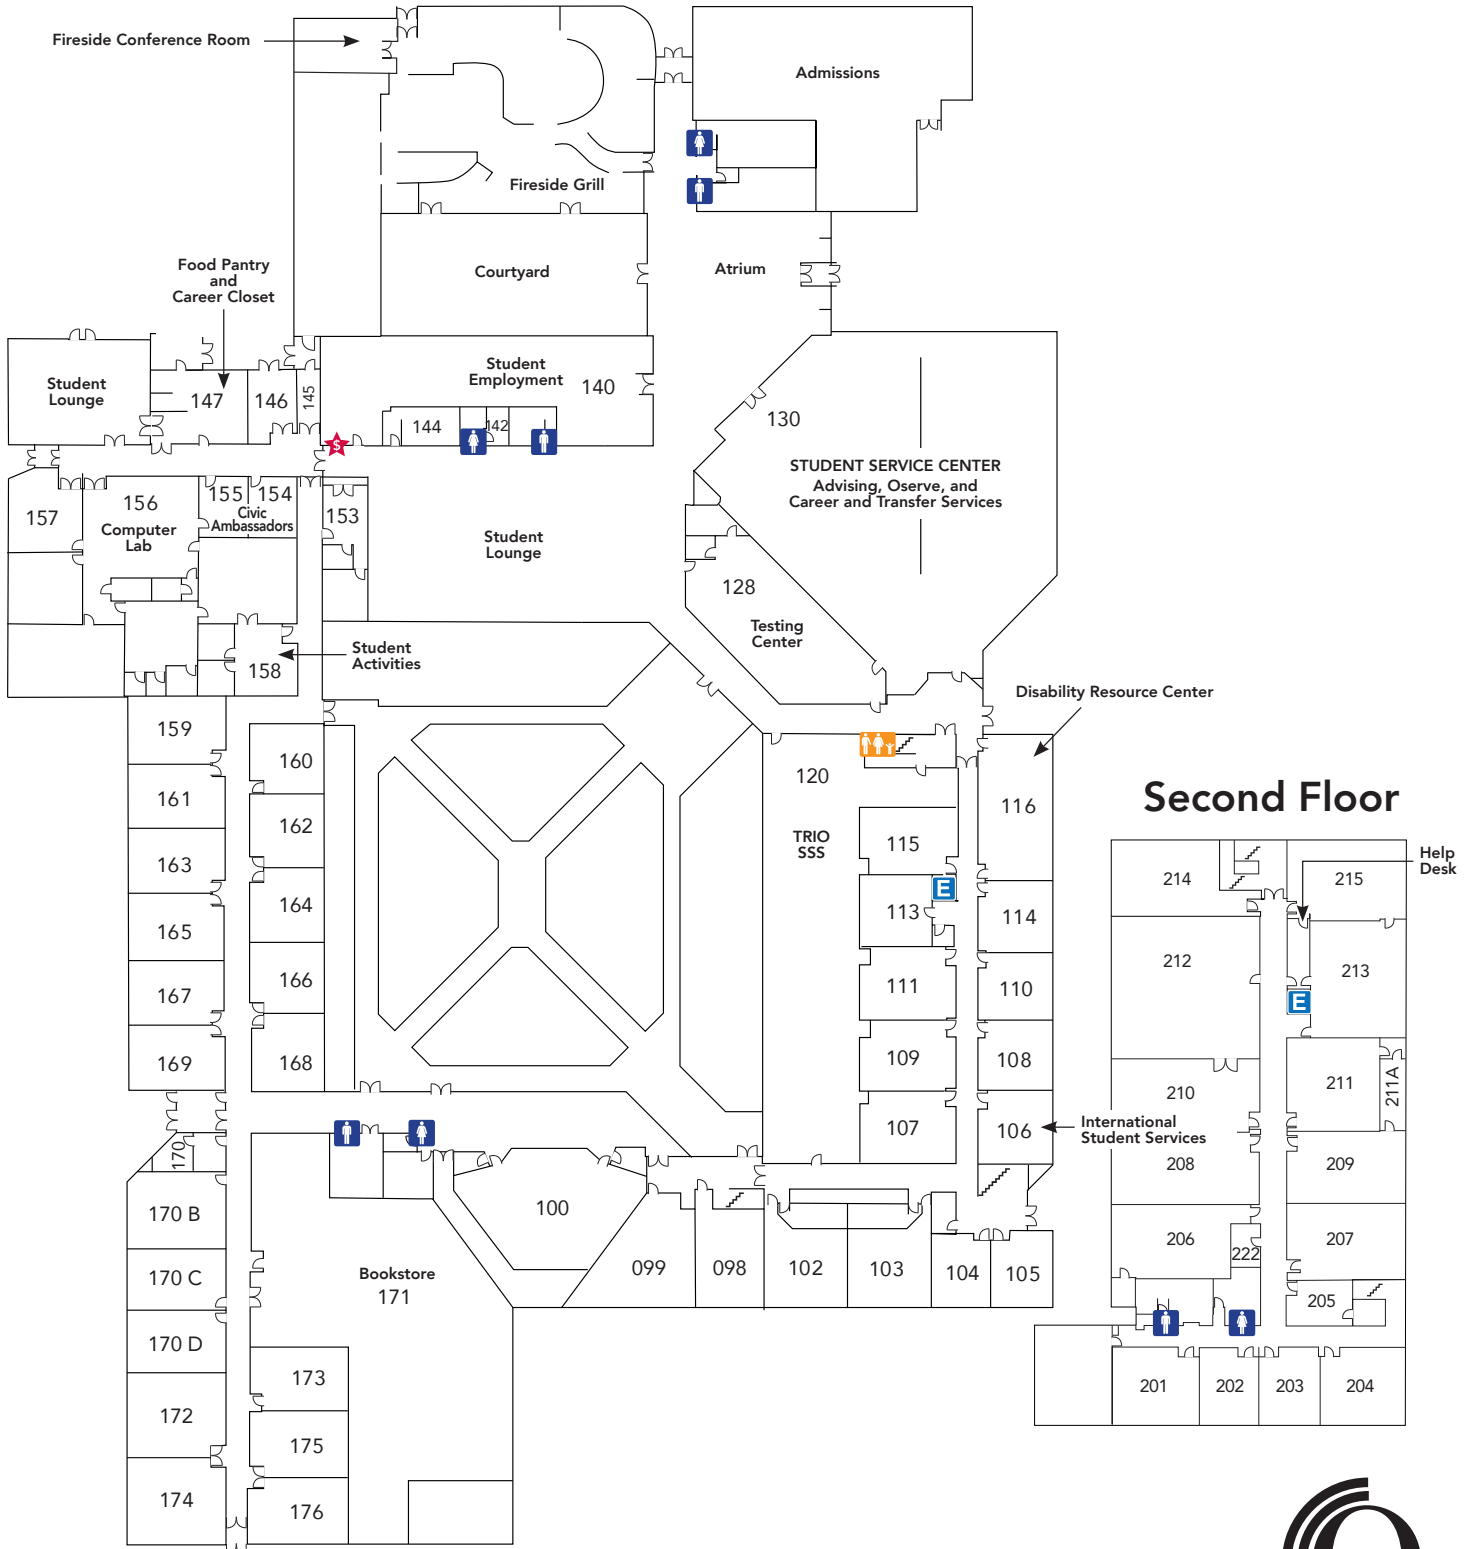

# College Hall

## First & Second Floors

- Gender Neutral/Family Restroom
- Women's Restroom
- Men's Restroom
- Elevator
- Payment Drop Box