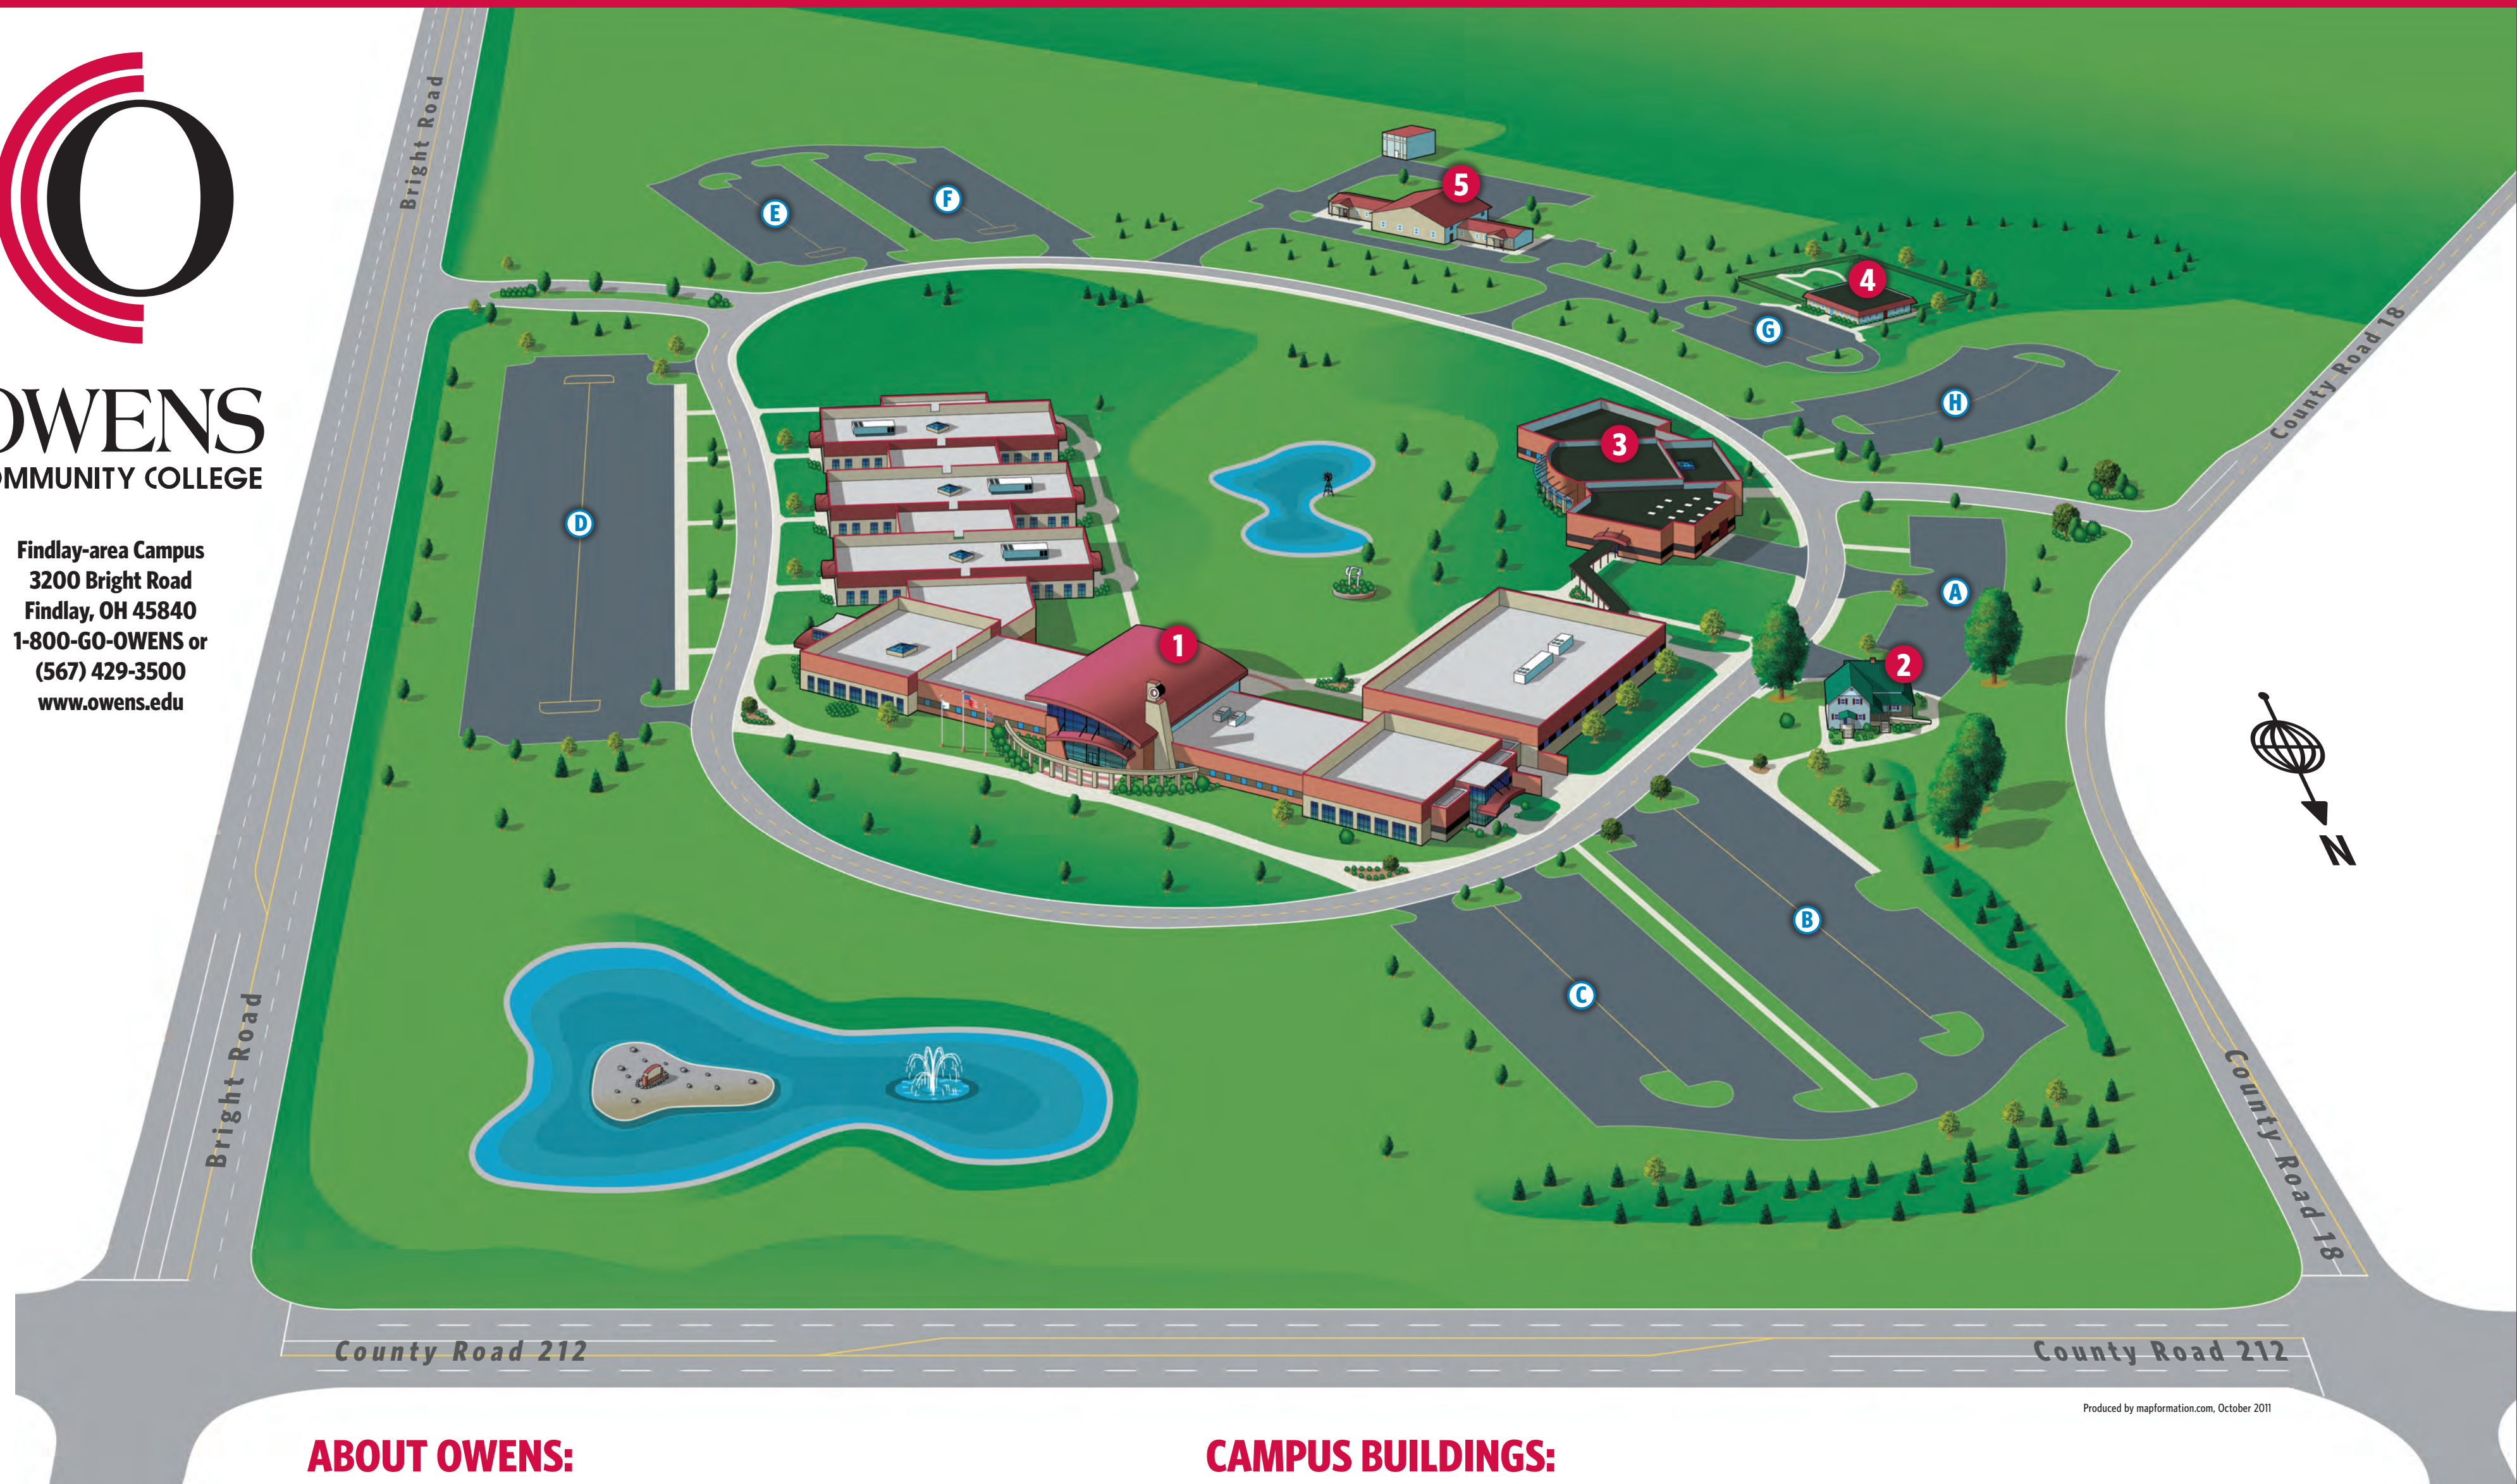

# FINDLAY-AREA CAMPUS MAP

**OWENS**  
COMMUNITY COLLEGE

Findlay-area Campus  
3200 Bright Road  
Findlay, OH 45840  
1-800-GO-OWENS or  
(567) 429-3500  
www.owens.edu

Produced by mapformation.com, October 2011

## ABOUT OWENS:

The Owens Community College Findlay-area Campus (Interstate-75 at Exit 161) covers more than 60 acres. Take Exit 161, go East on County Road 99 to County Road 212 (County Road 99 becomes County Road 212). Turn right (south) on County Road 18. Turn left into the campus.

## CAMPUS BUILDINGS:

1. Education Center
2. Voorhees House Conference Center
3. Community Education and Wellness Center
4. Early Learning Child Care Center
5. Maintenance/Department of Public Safety

**A** Parking Lots A-H