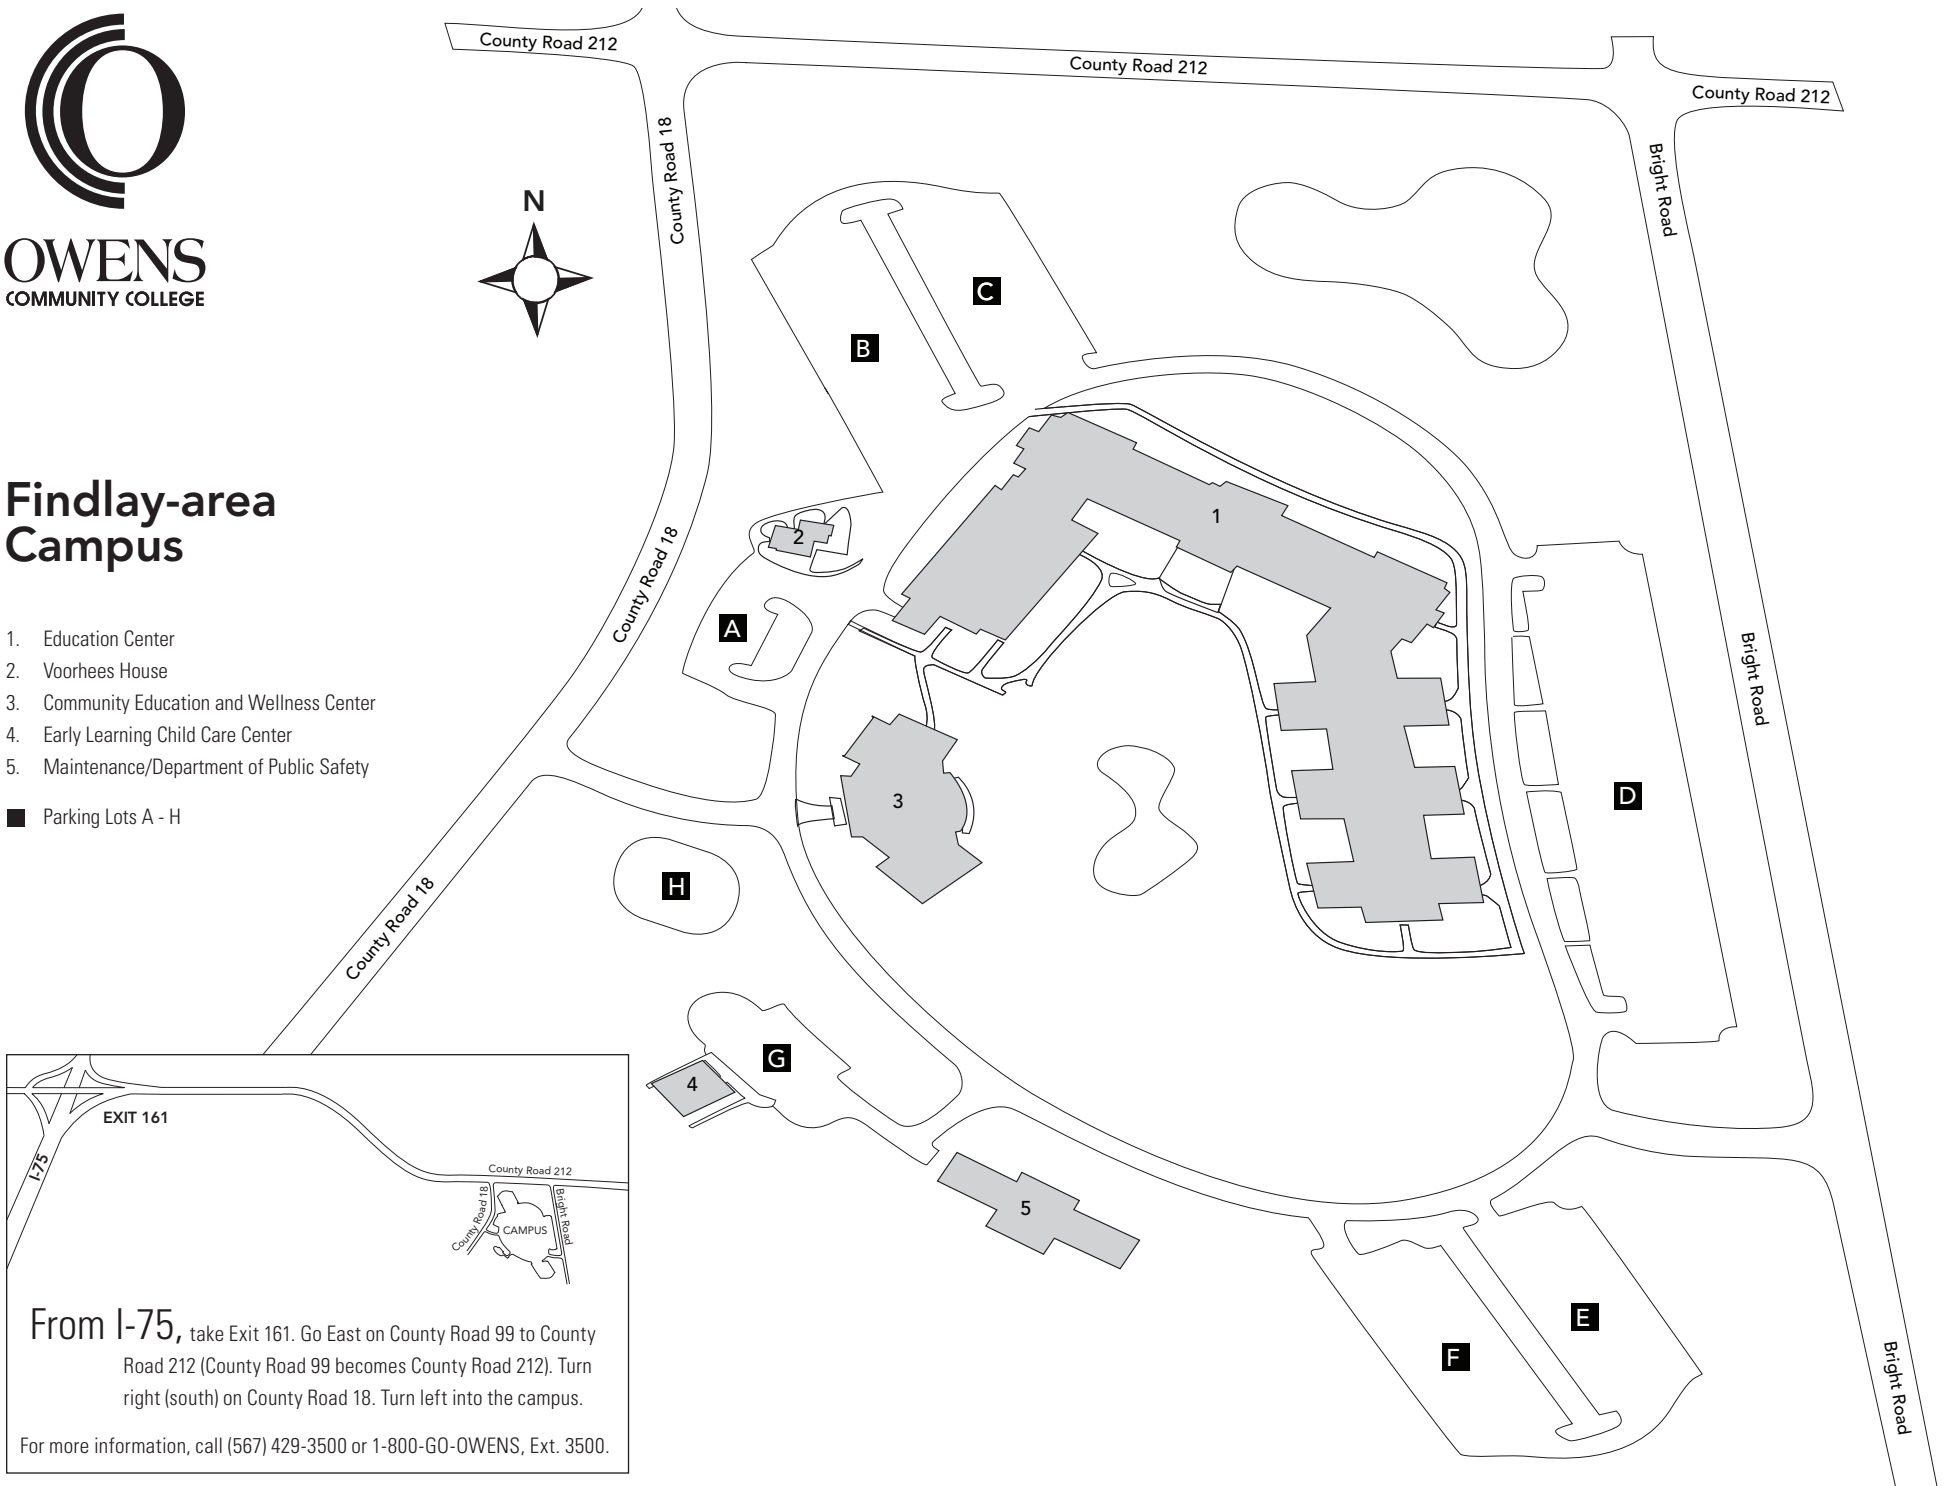

## Findlay-area Campus

- 1. Education Center
- 2. Voorhees House
- 3. Community Education and Wellness Center
- 4. Early Learning Child Care Center
- 5. Maintenance/Department of Public Safety

■ Parking Lots A - H

From I-75, take Exit 161. Go East on County Road 99 to County Road 212 (County Road 99 becomes County Road 212). Turn right (south) on County Road 18. Turn left into the campus.

For more information, call (567) 429-3500 or 1-800-GO-OWENS, Ext. 3500.