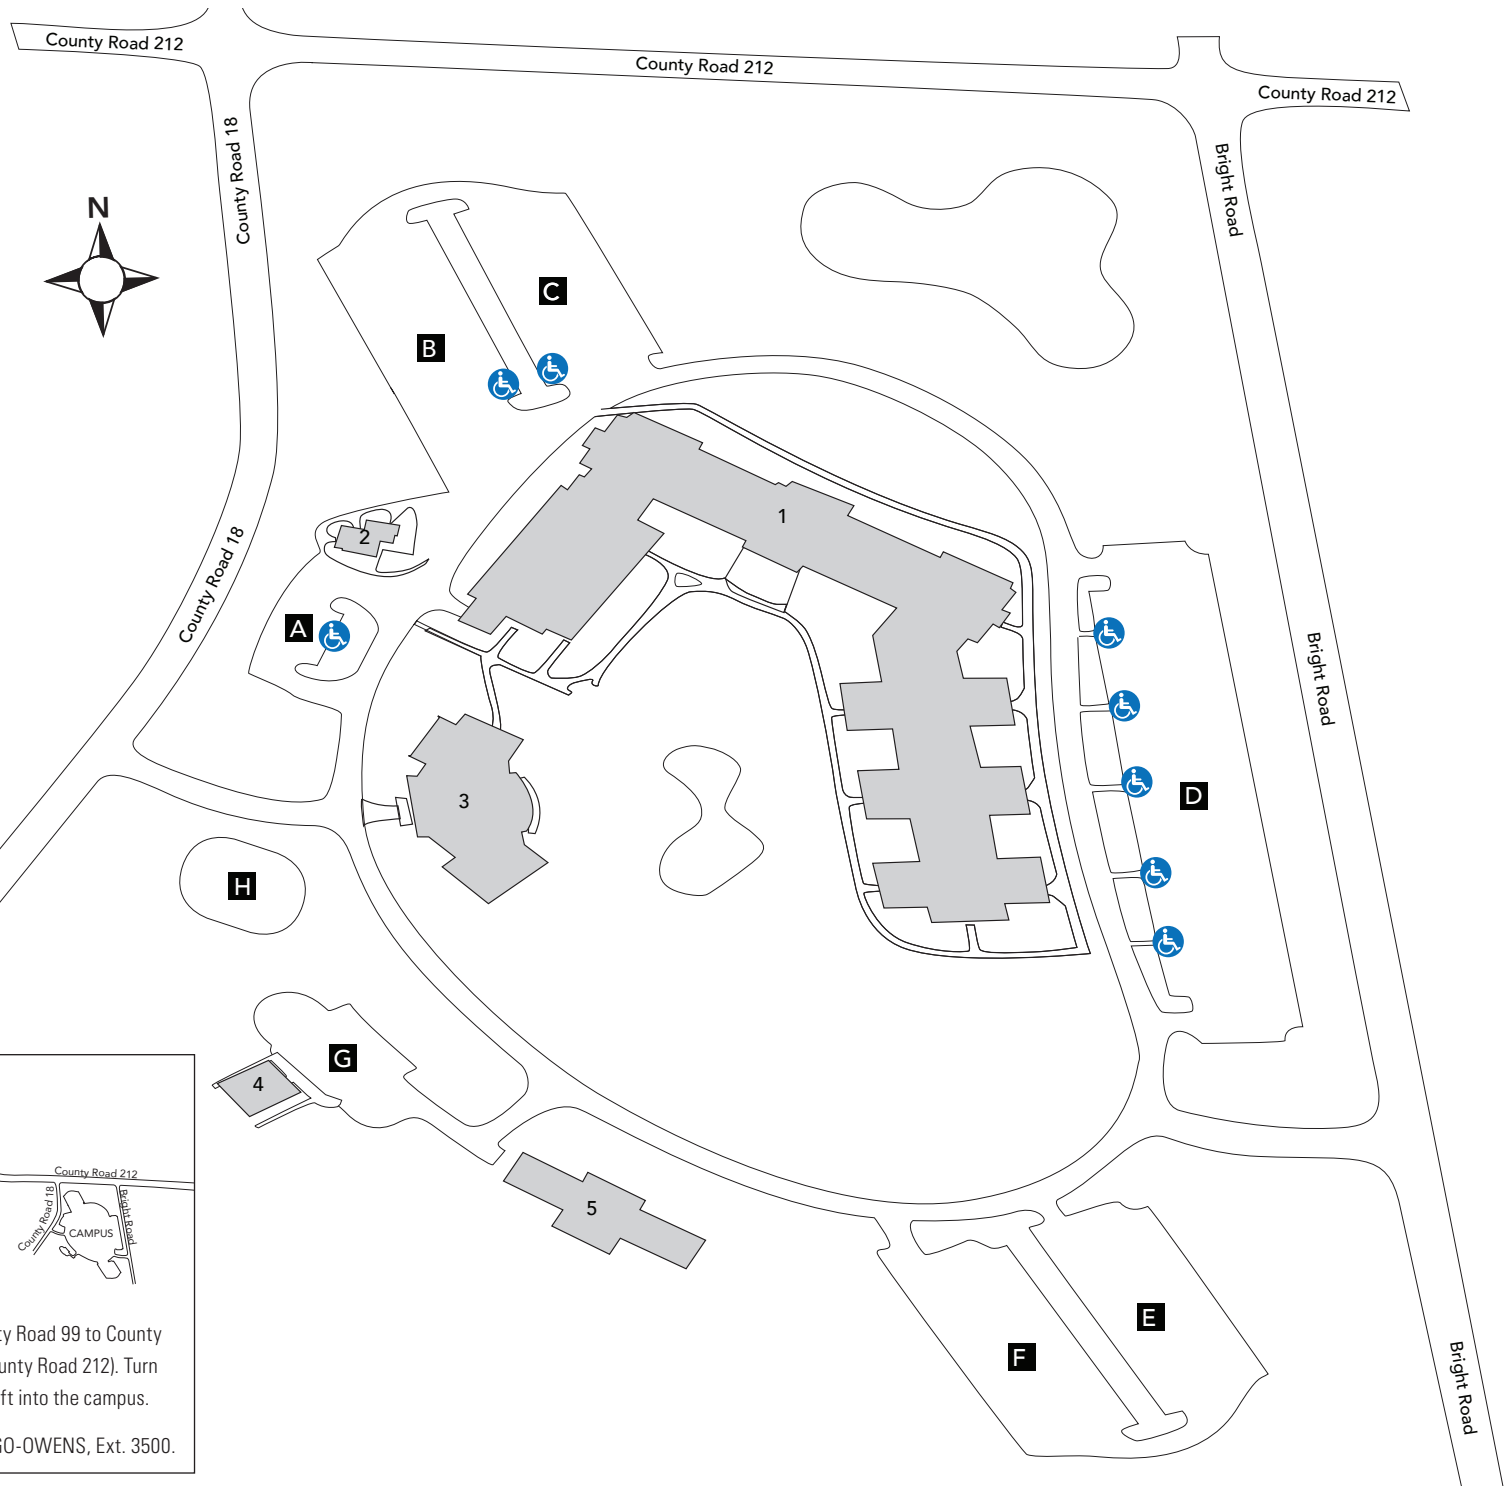

OWENS
COMMUNITY COLLEGE

Findlay-area Campus

1. Education Center
2. Voorhees House
3. Community Education and Wellness Center
4. Early Learning Child Care Center
5. Maintenance/Department of Public Safety

- Parking Lots A - H
- ♿ Handicap Parking Spaces

From I-75, take Exit 161. Go East on County Road 99 to County Road 212 (County Road 99 becomes County Road 212). Turn right (south) on County Road 18. Turn left into the campus.