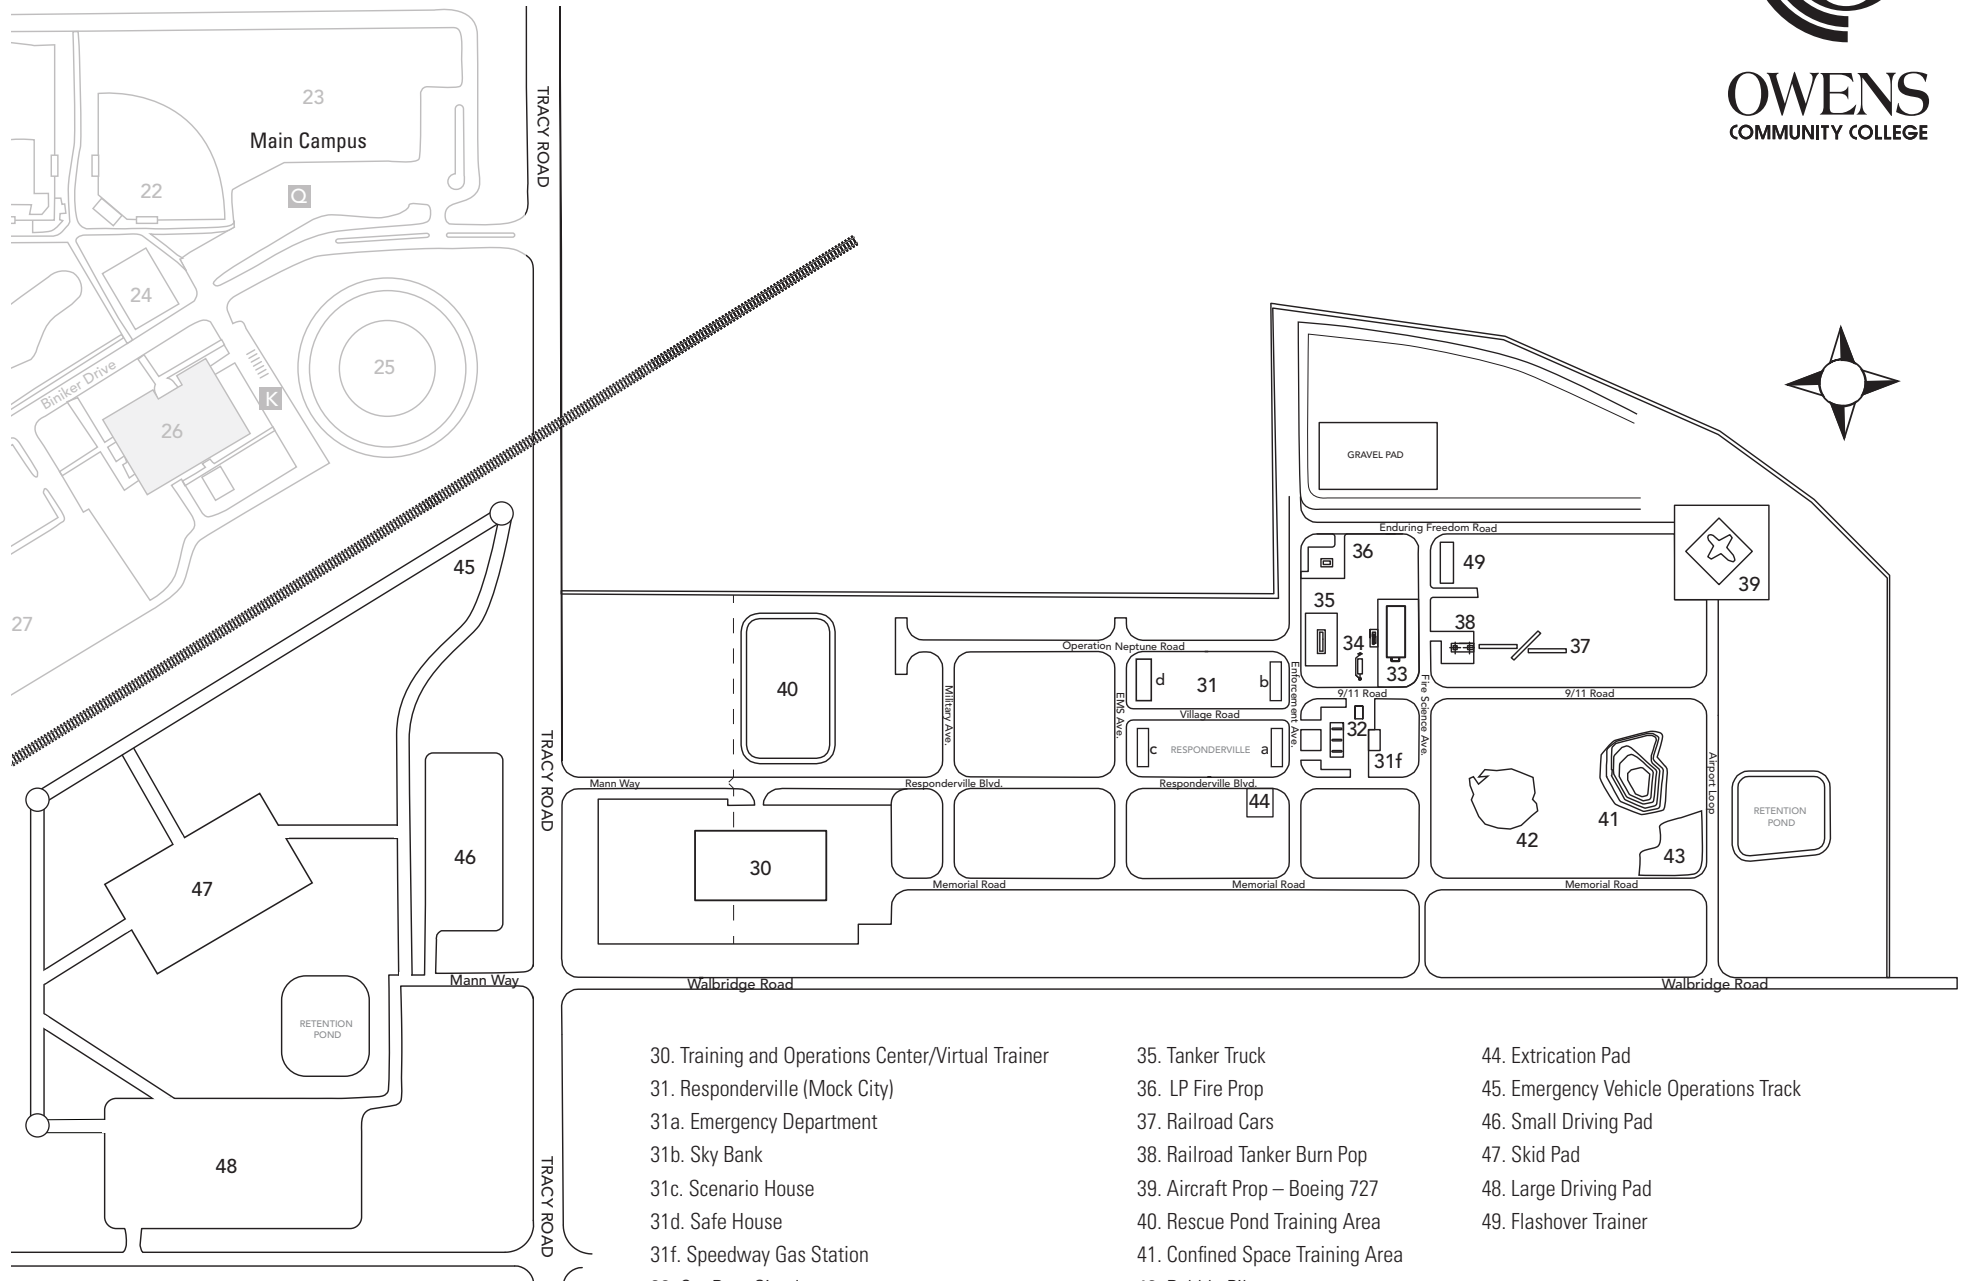

# Center for Emergency Preparedness

**OWENS**  
COMMUNITY COLLEGE

- 30. Training and Operations Center/Virtual Trainer
- 31. Responderville (Mock City)
- 31a. Emergency Department
- 31b. Sky Bank
- 31c. Scenario House
- 31d. Safe House
- 31f. Speedway Gas Station
- 32. Car Burn Simulator
- 33. Training Tower/Burn Building
- 34. LP Tank

- 35. Tanker Truck
- 36. LP Fire Prop
- 37. Railroad Cars
- 38. Railroad Tanker Burn Pop
- 39. Aircraft Prop – Boeing 727
- 40. Rescue Pond Training Area
- 41. Confined Space Training Area
- 42. Rubble Pile
- 43. Agricultural Rescue Props

- 44. Extrication Pad
- 45. Emergency Vehicle Operations Track
- 46. Small Driving Pad
- 47. Skid Pad
- 48. Large Driving Pad
- 49. Flashover Trainer